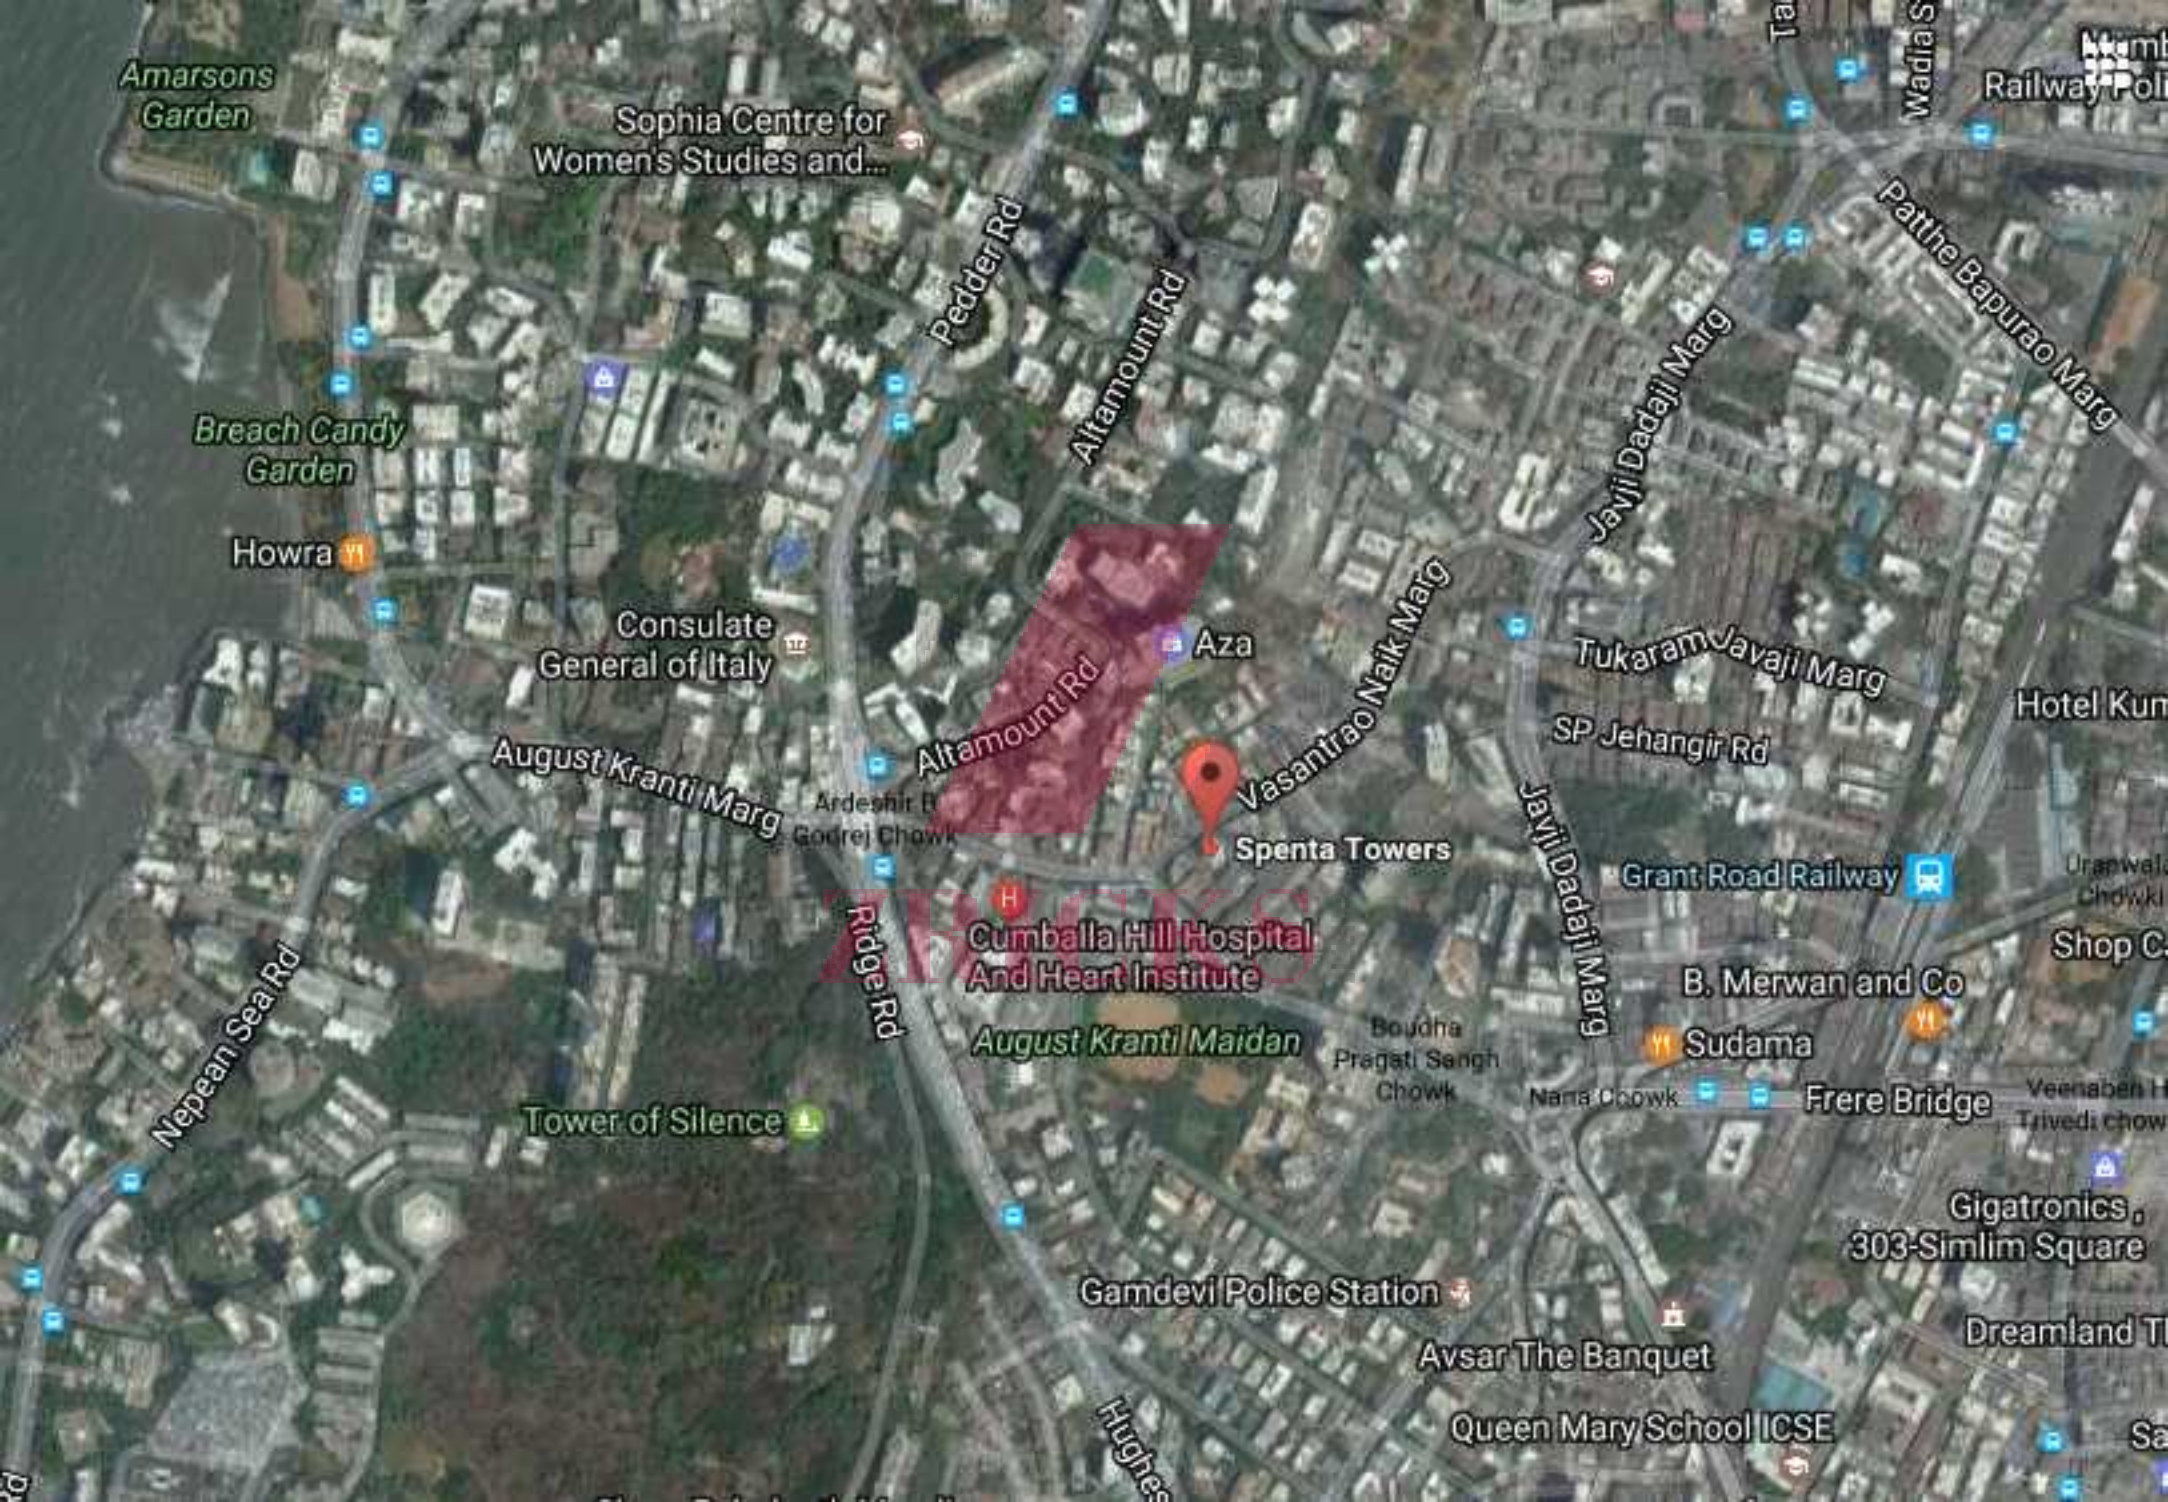

Sudama

Nana Chowk Frere Bridge

Veenaben H. Trivedi chowk

Gigatronics, 303-Simlim Square

Dreamland Th...

Sah...

Amarsons Garden

Sophia Centre for Women's Studies and...